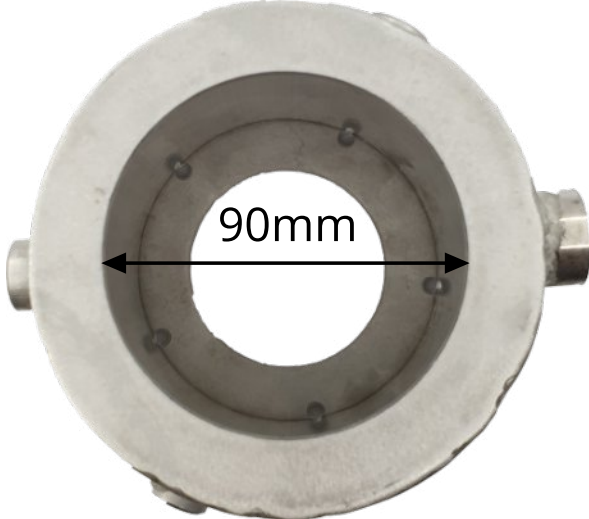

Runway Aluminium Base Can

TOP

BOTTOM

SIDE

174mm