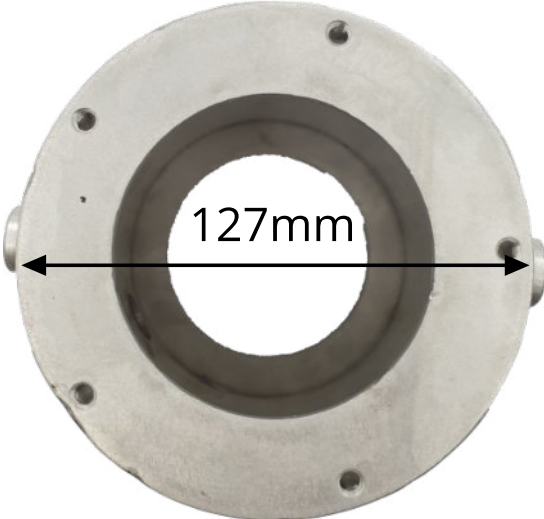

Runway Aluminium Base Can

TOP

BOTTOM

SIDE

174mm