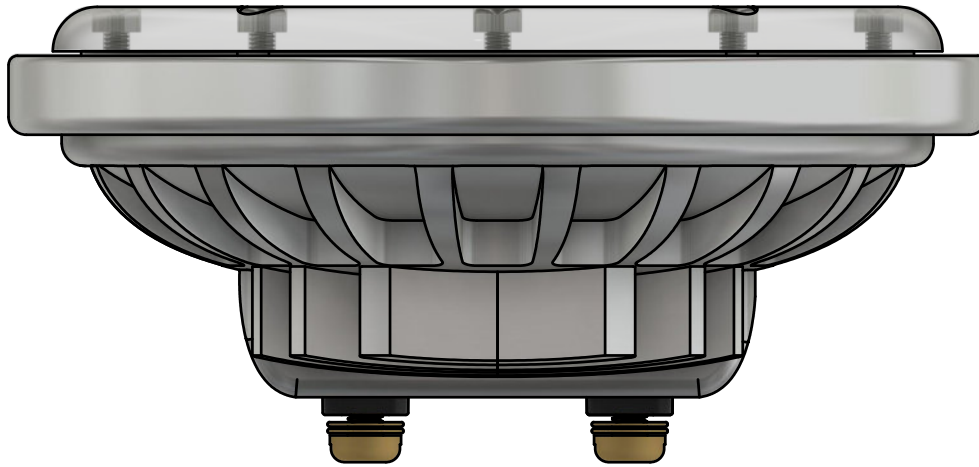

Dept.	Technical reference	Created by CN Lighting Series	Approved by		
		Document type	Document status		
		Title Light Bulb	DWG No.		
		CN09S	Rev.	Date of issue 2020	Sheet 1/3

Dept.	Technical reference	Created by CN Lighting Series	Approved by		
		Document type	Document status		
		Title Light Bulb	DWG No.		
		CN09S	Rev.	Date of issue 2020	Sheet 2/3

Dept.	Technical reference	Created by CN Lighting Series	Approved by		
		Document type	Document status		
		Title Light Bulb	DWG No.		
		CN09S	Rev.	Date of issue 2020	Sheet 3/3