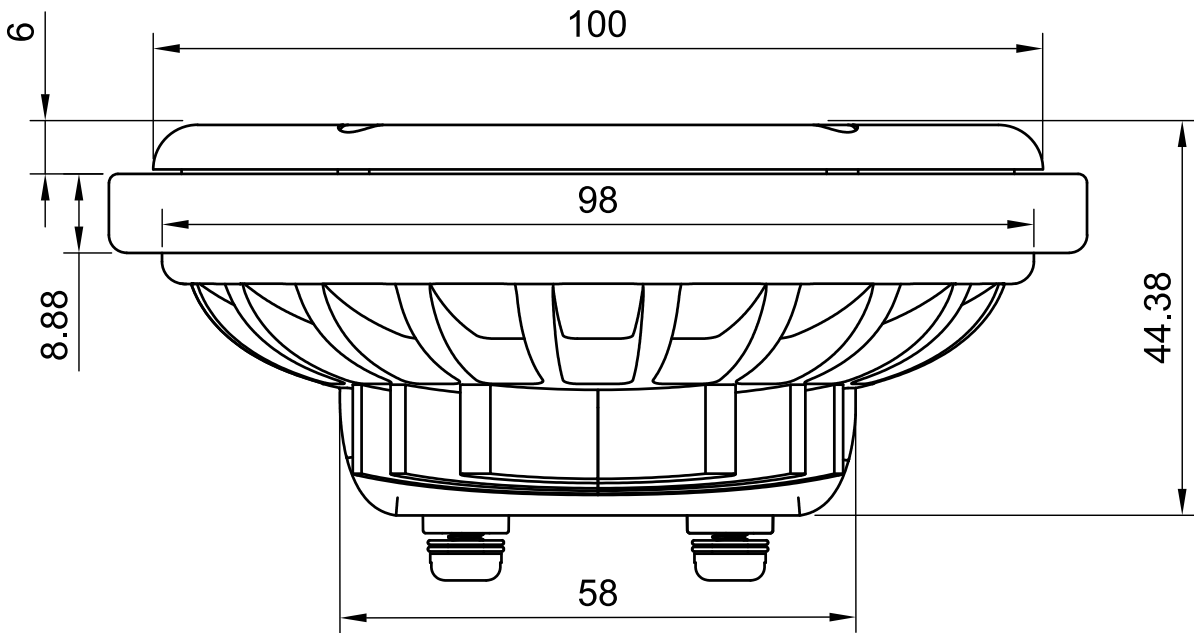

Dept.	Technical reference	Created by CN Lighting Series	Approved by		
		Document type	Document status		
		Title Light Bulb	DWG No.		
		CN09S	Rev.	Date of issue 2020	Sheet 1/3

Dept.	Technical reference	Created by CN Lighting Series	Approved by		
		Document type	Document status		
		Title Light Bulb	DWG No.		
		CN09S	Rev.	Date of issue 2020	Sheet 2/3

Dept.	Technical reference	Created by CN Lighting Series	Approved by		
		Document type	Document status		
		Title Light Bulb	DWG No.		
		CN09S	Rev.	Date of issue 2020	Sheet 3/3