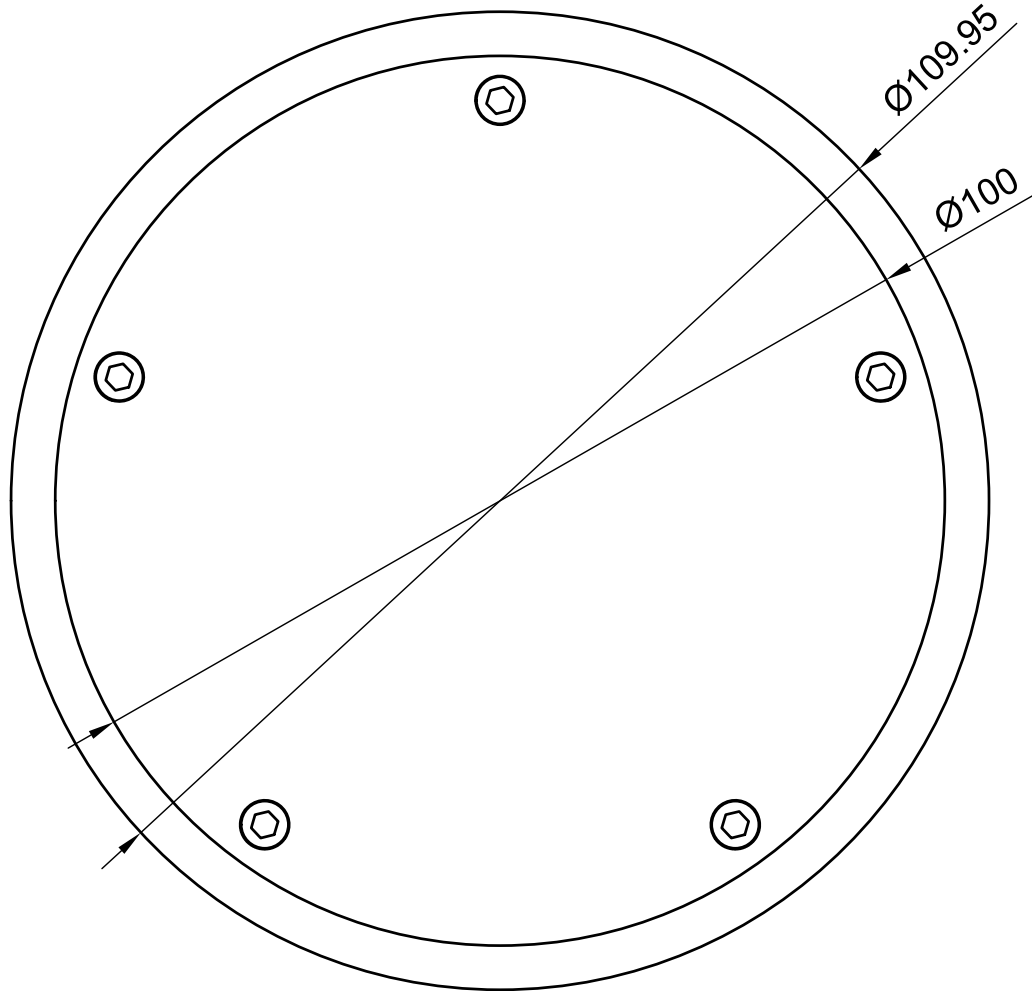

Dept.	Technical reference	Created by CN Lighting Series	Approved by		
		Document type	Document status		
		Title Light Bulb	DWG No.		
		CN09S	Rev.	Date of issue 2020	Sheet 1/3

Dept.	Technical reference	Created by CN Lighting Series	Approved by		
		Document type	Document status		
		Title Light Bulb	DWG No.		
		CN09S	Rev.	Date of issue 2020	Sheet 2/3

Dept.	Technical reference	Created by CN Lighting Series	Approved by		
		Document type	Document status		
		Title Light Bulb	DWG No.		
		CN09S	Rev.	Date of issue 2020	Sheet 3/3