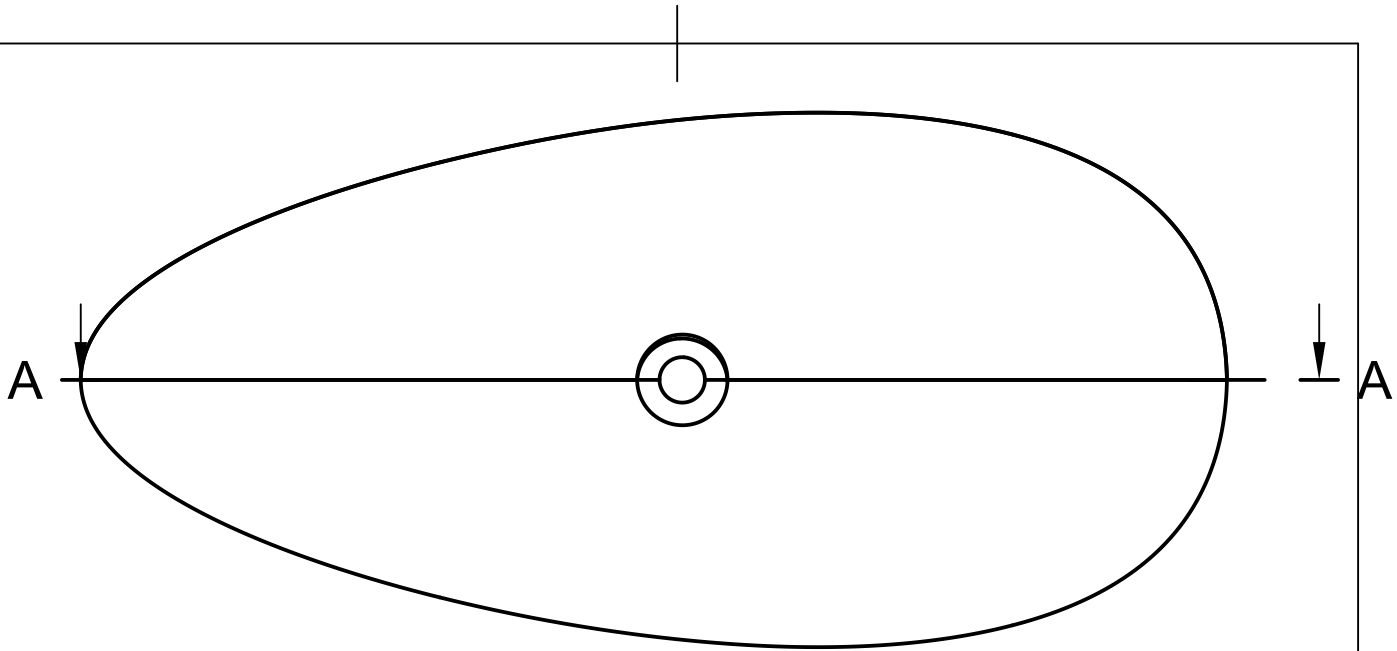

Dept.	Technical reference	Created by CN Lighting Series	Approved by	
		Document type	Document status	
		Title Wingtip Strobe Light ONLY	DWG No.	
		Rev.	Date of issue	Sheet 1/3

Dept.	Technical reference	Created by CN Lighting Series	Approved by	
		Document type	Document status	
		Title Wingtip Strobe Light ONLY	DWG No.	
		Rev.	Date of issue	Sheet 2/3

A-A (3:2)

M4 Countersunk Screw
Head Diam 7mm

Dept.	Technical reference	Created by CN Lighting Series	Approved by	
		Document type	Document status	
		Title Wingtip Strobe Light ONLY		DWG No.
		Rev.	Date of issue	Sheet 3/3