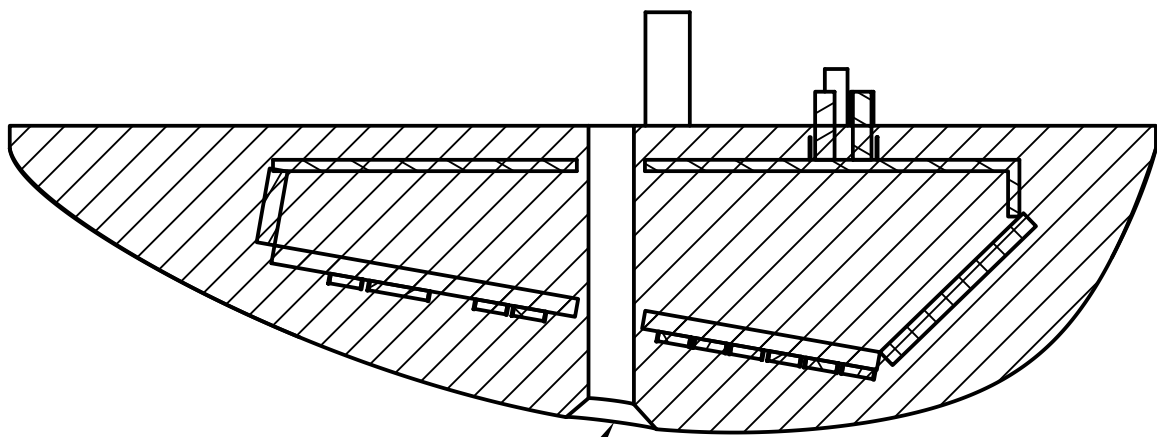

Dept.	Technical reference	Created by CN Lighting Series	Approved by	
		Document type	Document status	
		Title Wingtip Strobe Light ONLY	DWG No.	
		Rev.	Date of issue	Sheet 1/3

Dept.	Technical reference	Created by CN Lighting Series	Approved by	
		Document type	Document status	
		Title Wingtip Strobe Light ONLY	DWG No.	
		Rev.	Date of issue	Sheet 2/3

A-A (3:2)

M4 Countersunk Screw
Head Diam 7mm

Dept.	Technical reference	Created by CN Lighting Series	Approved by	
		Document type	Document status	
		Title Wingtip Strobe Light ONLY		DWG No.
		Rev.	Date of issue	Sheet 3/3