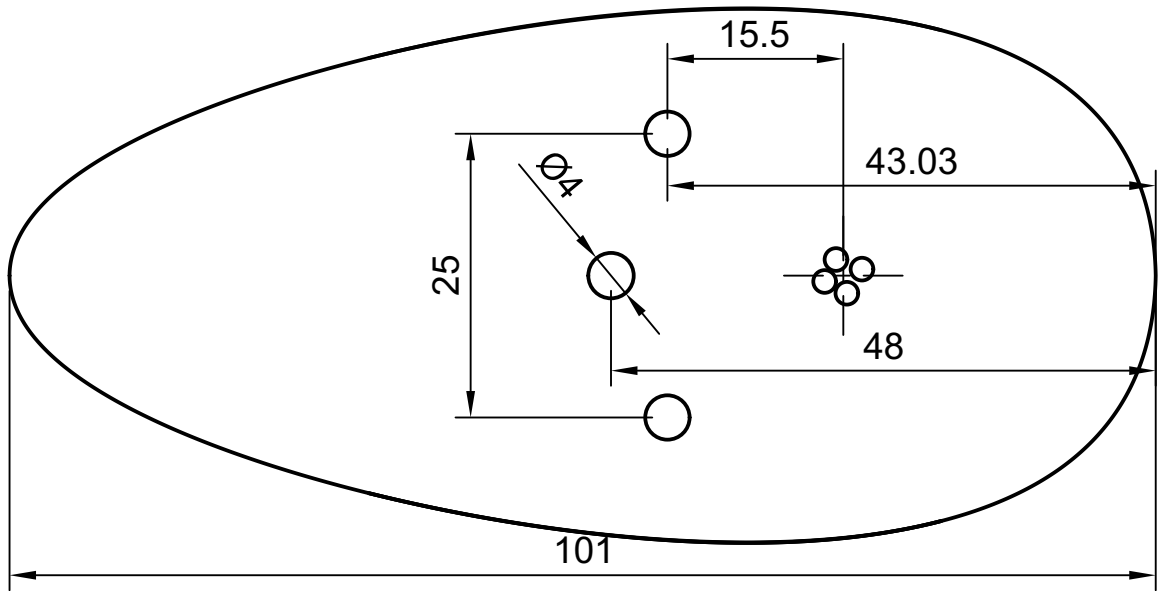

Dept.	Technical reference	Created by CN Lighting Series	Approved by	
		Document type	Document status	
		Title Wingtip Strobe Light ONLY	DWG No.	
		Rev.	Date of issue	Sheet 1/3

Dept.	Technical reference	Created by CN Lighting Series	Approved by	
		Document type	Document status	
		Title Wingtip Strobe Light ONLY	DWG No.	
		Rev.	Date of issue	Sheet 2/3

A-A (3:2)

M4 Countersunk Screw
Head Diam 7mm

Dept.	Technical reference	Created by CN Lighting Series	Approved by	
		Document type	Document status	
		Title Wingtip Strobe Light ONLY		DWG No.
		Rev.	Date of issue	Sheet 3/3