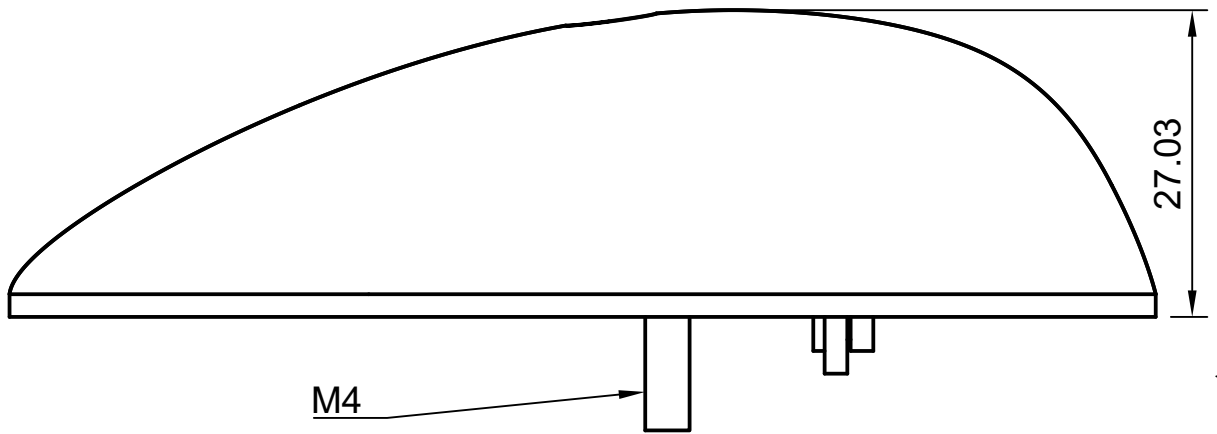

Dept.	Technical reference	Created by CN Lighting Series	Approved by	
		Document type	Document status	
		Title Wingtip Strobe Light ONLY	DWG No.	
		Rev.	Date of issue	Sheet 1/3

Dept.	Technical reference	Created by CN Lighting Series	Approved by	
		Document type	Document status	
		Title Wingtip Strobe Light ONLY	DWG No.	
		Rev.	Date of issue	Sheet 2/3

A-A (3:2)

M4 Countersunk Screw
Head Diam 7mm

Dept.	Technical reference	Created by CN Lighting Series	Approved by	
		Document type	Document status	
		Title Wingtip Strobe Light ONLY		DWG No.
		Rev.	Date of issue	Sheet 3/3