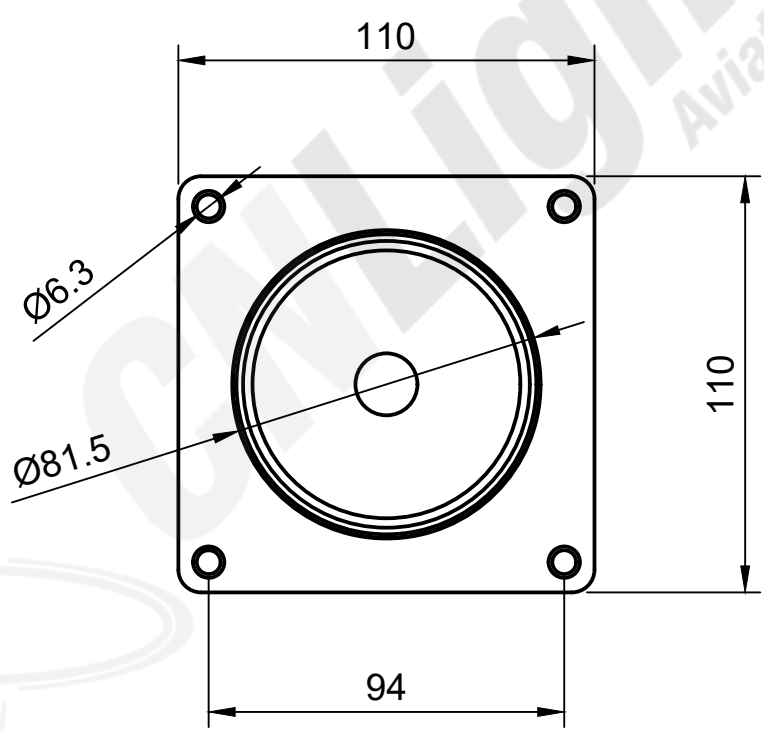

Dept.	Technical reference	Created by CN Lighting Series	Approved by	
		Document type	Document status	
		Title Heliport Light	DWG No.	
		Rev.	Date of issue	Sheet 1/3

Dept.	Technical reference	Created by Bruce Bartie 2018/08/03	Approved by	
		Document type	Document status	
		Title HeliPorts_Base	DWG No.	
		Rev.	Date of issue	Sheet 2/3

Dept.	Technical reference	Created by CN Lighting Series	Approved by	
		Document type	Document status	
		Title Heliport Light	DWG No.	
		Rev.	Date of issue	Sheet 3/3