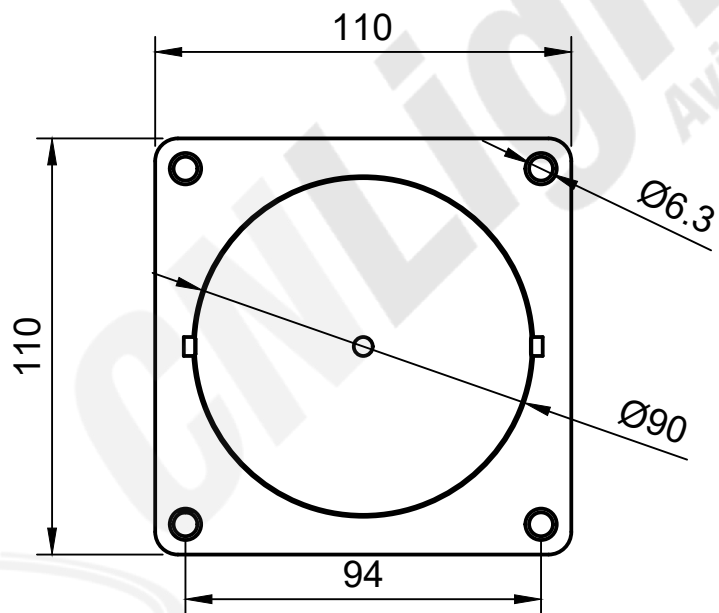

Dept.	Technical reference	Created by CN Lighting Series	Approved by	
		Document type	Document status	
		Title Approach Light	DWG No.	
		Rev.	Date of issue	Sheet 1/4

Dept.	Technical reference	Created by Bruce Bartie 2018/08/02	Approved by	
		Document type	Document status	
		Title ApproachLight v4	DWG No.	
		Rev.	Date of issue	Sheet 2/4

Dept.	Technical reference	Created by Bruce Bartie 2018/08/02	Approved by	
		Document type	Document status	
		Title ApproachLight v4	DWG No.	
		Rev.	Date of issue	Sheet 3/4

Dept.	Technical reference	Created by Bruce Bartie 2018/08/02	Approved by	
		Document type	Document status	
		Title ApproachLight v4	DWG No.	
		Rev.	Date of issue	Sheet 4/4