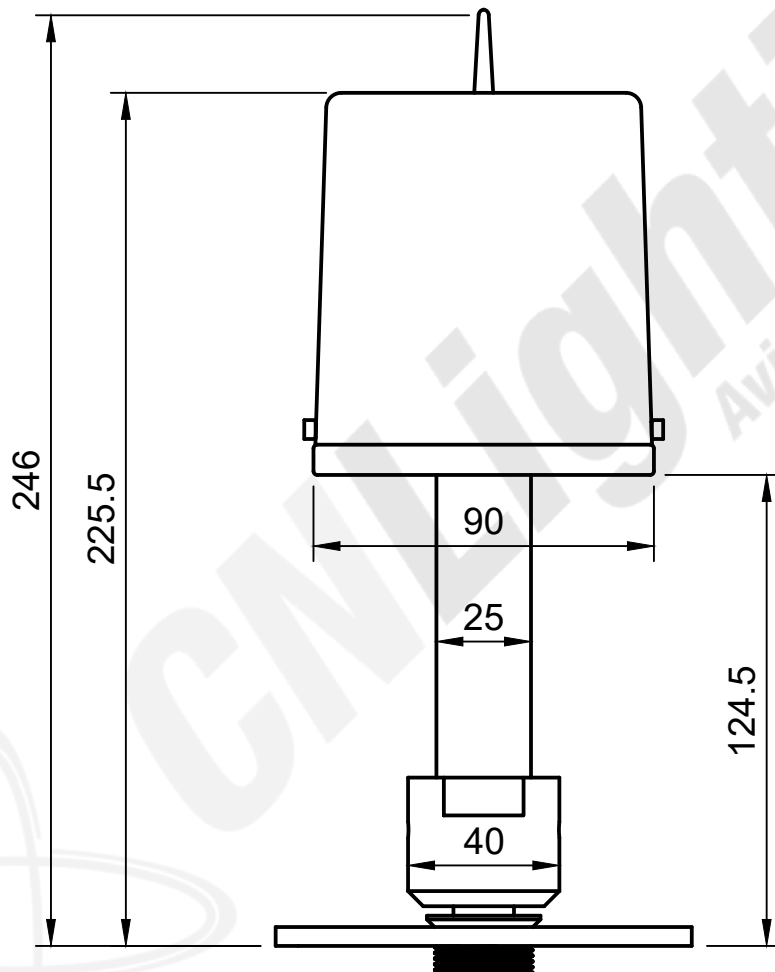

Dept.	Technical reference	Created by CN Lighting Series	Approved by	
		Document type	Document status	
		Title Approach Light	DWG No.	
		Rev.	Date of issue	Sheet 1/4

Dept.	Technical reference	Created by Bruce Bartie 2018/08/02	Approved by	
		Document type	Document status	
		Title ApproachLight v4	DWG No.	
		Rev.	Date of issue	Sheet 2/4

Dept.	Technical reference	Created by Bruce Bartie 2018/08/02	Approved by	
		Document type	Document status	
		Title ApproachLight v4	DWG No.	
		Rev.	Date of issue	Sheet 3/4

Dept.	Technical reference	Created by Bruce Bartie 2018/08/02	Approved by	
		Document type	Document status	
		Title ApproachLight v4	DWG No.	
		Rev.	Date of issue	Sheet 4/4