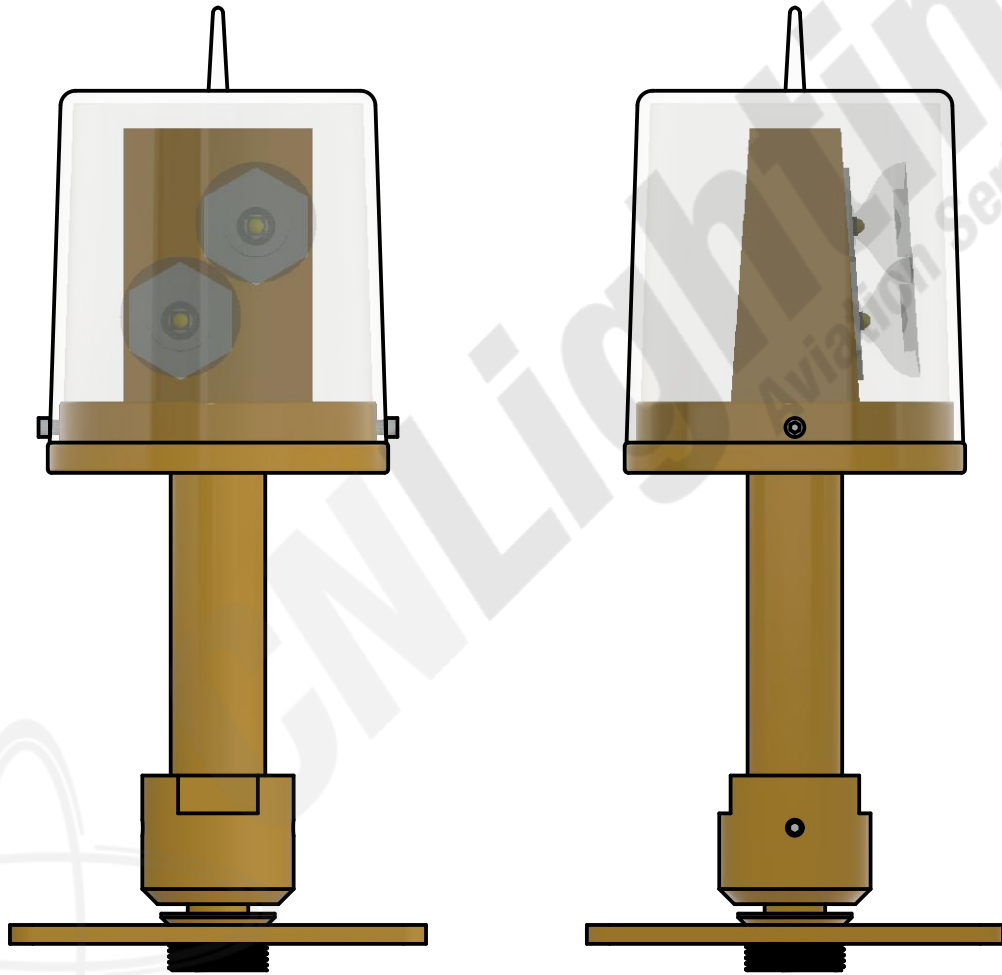

Dept.	Technical reference	Created by CN Lighting Series	Approved by	
		Document type	Document status	
		Title Approach Light	DWG No.	
		Rev.	Date of issue	Sheet 1/4

Dept.	Technical reference	Created by Bruce Bartie 2018/08/02	Approved by	
		Document type	Document status	
		Title ApproachLight v4	DWG No.	
		Rev.	Date of issue	Sheet 2/4

Dept.	Technical reference	Created by Bruce Bartie 2018/08/02	Approved by	
		Document type	Document status	
		Title ApproachLight v4	DWG No.	
		Rev.	Date of issue	Sheet 3/4

Dept.	Technical reference	Created by Bruce Bartie 2018/08/02	Approved by	
		Document type	Document status	
		Title ApproachLight v4	DWG No.	
		Rev.	Date of issue	Sheet 4/4