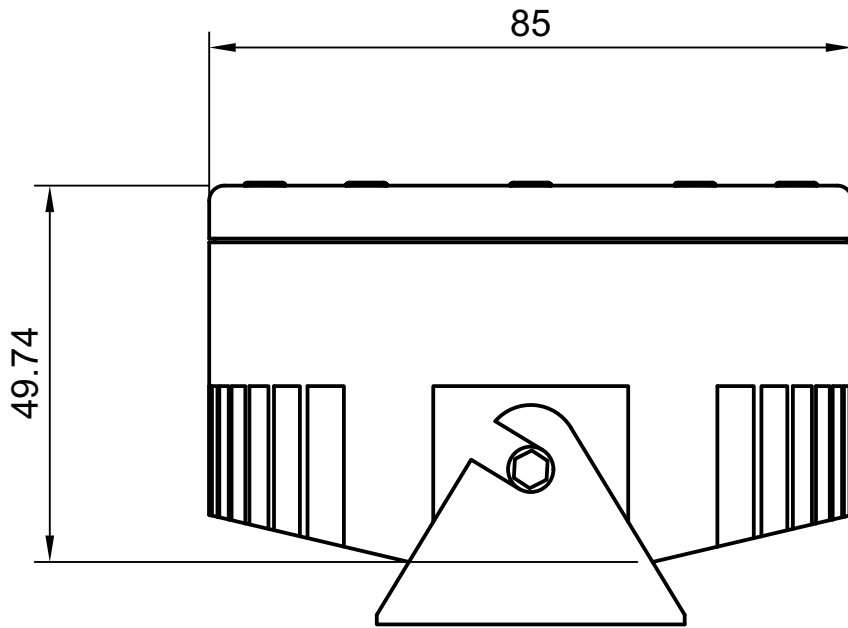

Dept.	Technical reference	Created by CN Lighting Series	Approved by	
		Document type	Document status	
		Title Landing Light	DWG No.	
		Rev.	Date of issue	Sheet 1/4

Dept.	Technical reference	Created by CN Lighting Series	Approved by	
		Document type	Document status	
		Title Landing Light	DWG No.	
		Rev.	Date of issue	Sheet 2/4

Dept.	Technical reference	Created by CN Lighting Series	Approved by	
		Document type	Document status	
		Title Landing Light	DWG No.	
		Rev.	Date of issue	Sheet 3/4

Dept.	Technical reference	Created by CN Lighting Series	Approved by	
		Document type	Document status	
		Title Landing Light	DWG No.	
		Rev.	Date of issue	Sheet 4/4