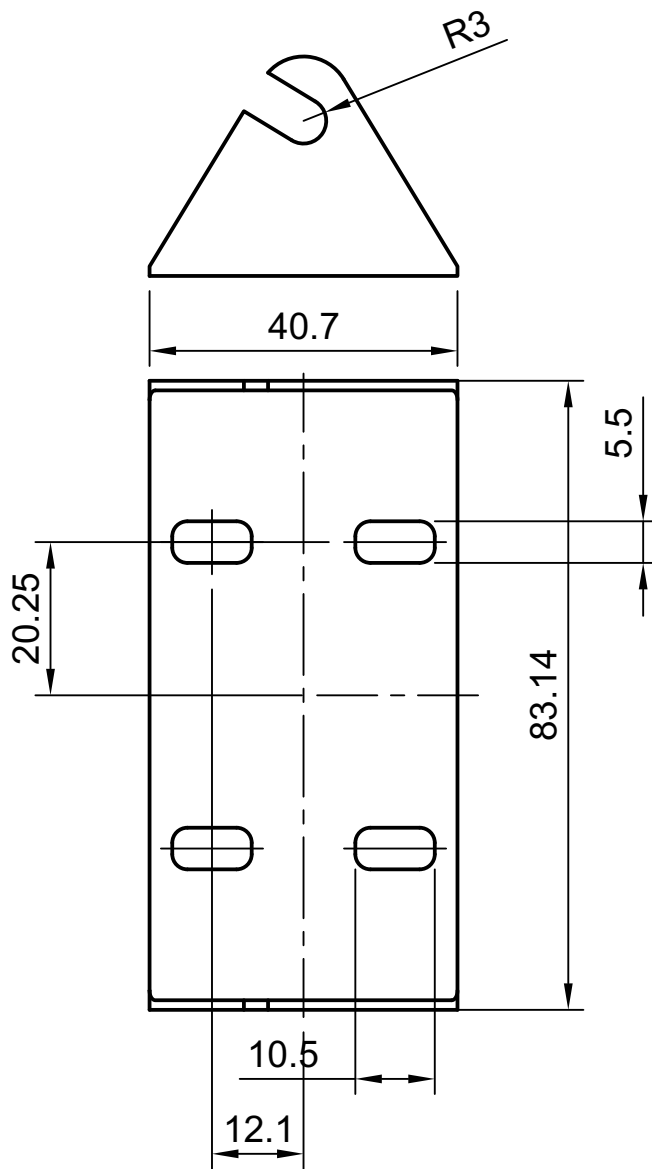

Dept.	Technical reference	Created by CN Lighting Series	Approved by	
		Document type	Document status	
		Title Landing Light	DWG No.	
		Rev.	Date of issue	Sheet 1/4

Dept.	Technical reference	Created by CN Lighting Series	Approved by	
		Document type	Document status	
		Title Landing Light	DWG No.	
		Rev.	Date of issue	Sheet 2/4

Dept.	Technical reference	Created by CN Lighting Series	Approved by	
		Document type	Document status	
		Title Landing Light	DWG No.	
		Rev.	Date of issue	Sheet 3/4

Dept.	Technical reference	Created by CN Lighting Series	Approved by	
		Document type	Document status	
		Title Landing Light	DWG No.	
		Rev.	Date of issue	Sheet 4/4