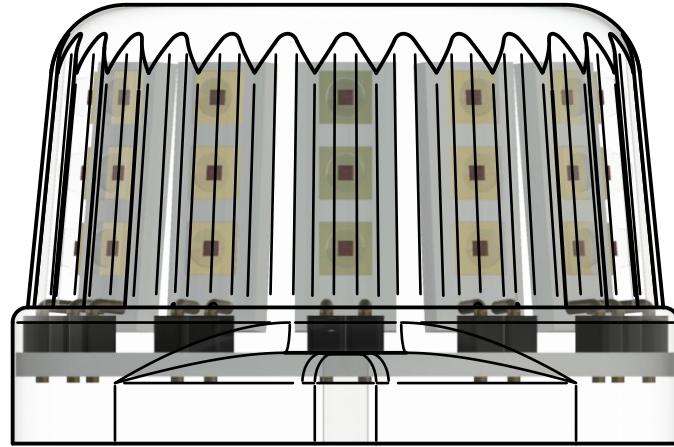

Dept.	Technical reference	Created by CN Lighting Series	Approved by	
		Document type	Document status	
		Title Beacon Red	DWG No.	
		Rev.	Date of issue	Sheet 1/4

Dept.	Technical reference	Created by CN Lighting Series	Approved by	
		Document type	Document status	
		Title Beacon Red	DWG No.	
		Rev.	Date of issue	Sheet 2/4

Dept.	Technical reference	Created by CN Lighting Series	Approved by	
		Document type	Document status	
		Title Beacon Red	DWG No.	
		Rev.	Date of issue	Sheet 3/4

Dept.	Technical reference	Created by CN Lighting Series	Approved by	
		Document type	Document status	
		Title Beacon Red	DWG No.	
		Rev.	Date of issue	Sheet 4/4