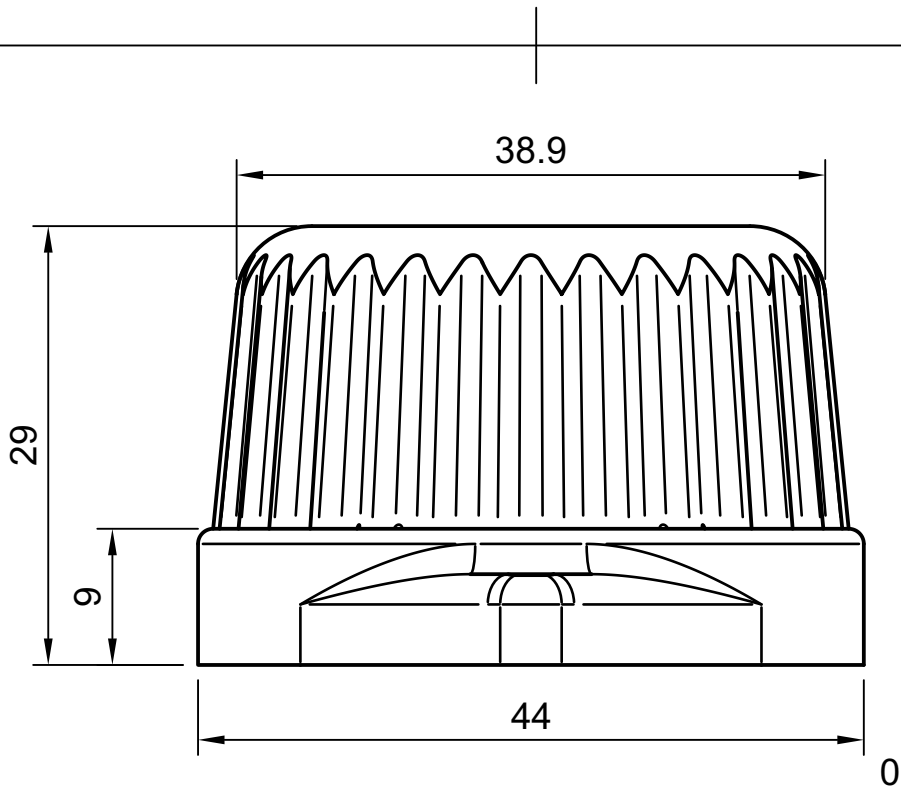

Dept.	Technical reference	Created by CN Lighting Series	Approved by	
		Document type	Document status	
		Title Beacon Red	DWG No.	
		Rev.	Date of issue	Sheet 1/4

Dept.	Technical reference	Created by CN Lighting Series	Approved by	
		Document type	Document status	
		Title Beacon Red	DWG No.	
		Rev.	Date of issue	Sheet 2/4

Dept.	Technical reference	Created by CN Lighting Series	Approved by	
		Document type	Document status	
		Title Beacon Red	DWG No.	
		Rev.	Date of issue	Sheet 3/4

Dept.	Technical reference	Created by CN Lighting Series	Approved by	
		Document type	Document status	
		Title Beacon Red	DWG No.	
		Rev.	Date of issue	Sheet 4/4