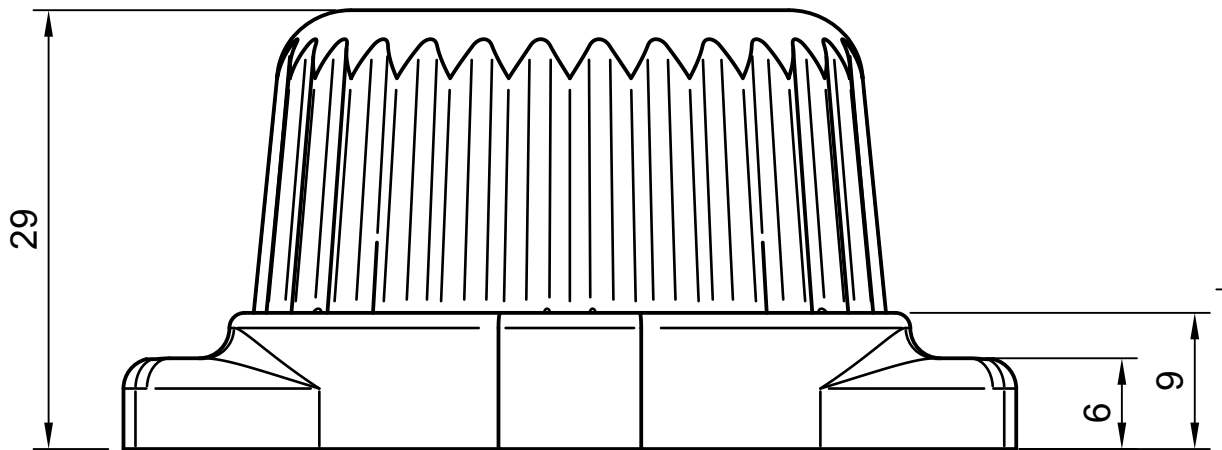

Dept.	Technical reference	Created by CN Lighting Series	Approved by	
		Document type	Document status	
		Title Beacon Red	DWG No.	
		Rev.	Date of issue	Sheet 1/4

Dept.	Technical reference	Created by CN Lighting Series	Approved by	
		Document type	Document status	
		Title Beacon Red	DWG No.	
		Rev.	Date of issue	Sheet 2/4

Dept.	Technical reference	Created by CN Lighting Series	Approved by	
		Document type	Document status	
		Title Beacon Red	DWG No.	
		Rev.	Date of issue	Sheet 3/4

Dept.	Technical reference	Created by CN Lighting Series	Approved by	
		Document type	Document status	
		Title Beacon Red	DWG No.	
		Rev.	Date of issue	Sheet 4/4